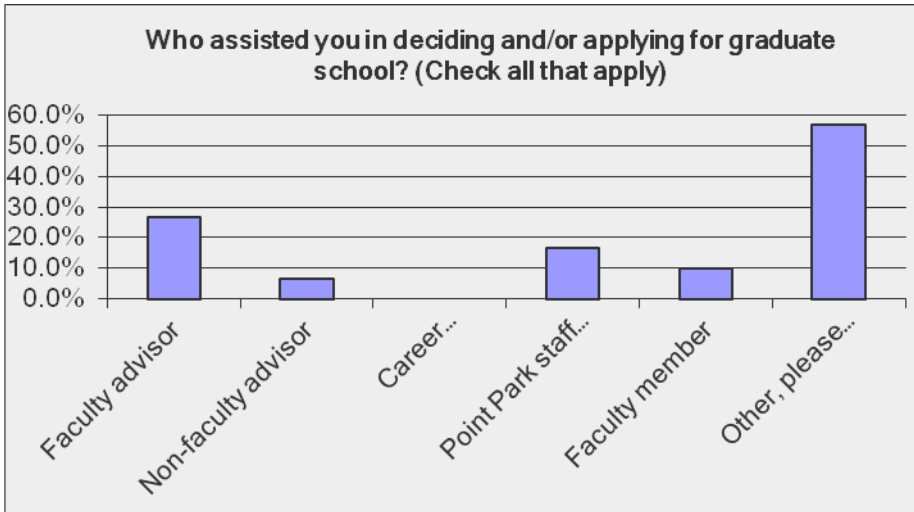

Graduate School Programs

Graduate students were enrolled in the following programs:

- M.B.A. - 54.5%
- M.A. Journalism & Mass Comm/M.B.A. - 4.5%
- Criminal Justice Administration (M.S.) - 2.3%
- Curriculum & Instruction - 0%
- Educational Administration - 2.3%
- Engineering Management - 0%
- Environmental Studies (M.S.)- 4.5%
- M.A. Journalism & Mass Comm - 20.5%
- M.A. Organizational Leadership - 6.8%
- M.Ed. Special Education - 2.3%
- Teaching and Leadership - 2.3%
- Acting (MFA) - 0%

Who Helped You When Applying To Graduate School

2012 Graduate Students Summary of Results

- Faculty Advisor- **26.7%**
- Non-Faculty Advisor- **6.7%**
- Point Park Staff Member – **16.7%**
- Faculty Member – **10.0%**
- Other – **56.7%**