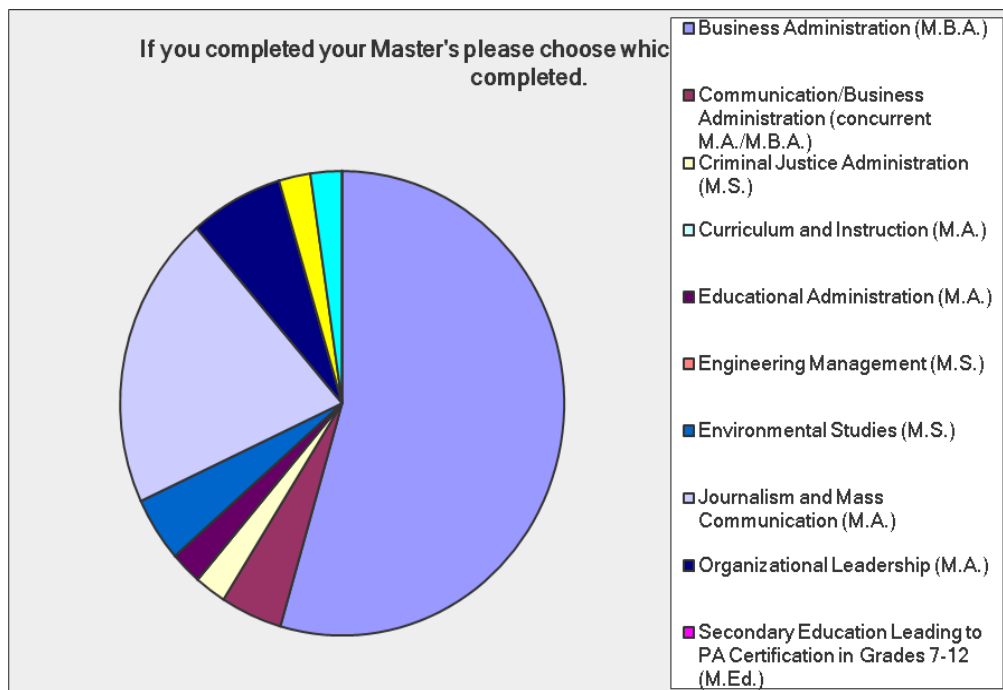

2012 Graduate Students Summary of Results

Graduate Student Responses: 44

Graduate School

- **16%** of alumni surveyed are attending Graduate School
- **81%** of these alumni are attending Point Park University for Graduate School
- ****Note:** alumni not attending graduate school were given the option to receive information about Point Park's Graduate Programs – **16.4%** responded they would like to receive information so their contact information has been passed along to Grad & Adult Enrollment and they will be reaching out to this population**

Graduate School Programs

Graduate students were enrolled in the following programs:

- M.B.A. - 54.5%
- M.A. Journalism & Mass Comm/M.B.A. - 4.5%
- Criminal Justice Administration (M.S.) - 2.3%
- Curriculum & Instruction - 0%
- Educational Administration - 2.3%
- Engineering Management - 0%
- Environmental Studies (M.S.)- 4.5%
- M.A. Journalism & Mass Comm - 20.5%
- M.A. Organizational Leadership - 6.8%
- M.Ed. Special Education - 2.3%
- Teaching and Leadership - 2.3%
- Acting (MFA) - 0%

Who Helped You When Applying To Graduate School